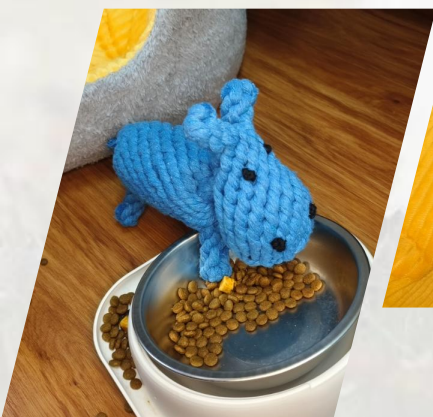

### Shape:

The recycled chew rope toy features a unique and captivating rhinoceros shape, adding a touch of whimsy to playtime. Its lifelike design sparks your dog's curiosity, making it an ideal companion during play sessions.

Braided Rope and Tug Toys for Small Dog

### Companionship:

The adorable rhino shape and softness of the toy make it more than just a plaything. It becomes a comforting companion for your dog during times of relaxation and rest, providing them with a sense of security and comfort.

### Durability:

The high-quality materials and sturdy knot construction ensure that the toy can endure rough play, making it a long-lasting addition to your dog's toy collection.

The recycled chew rope toy is a perfect choice for conscious pet owners who seek to provide their dogs with an enjoyable, environmentally friendly, and safe playtime experience. Its rhino shape adds an element of excitement, while the dental-cleaning benefits and softness make it a cherished companion for your furry friend.